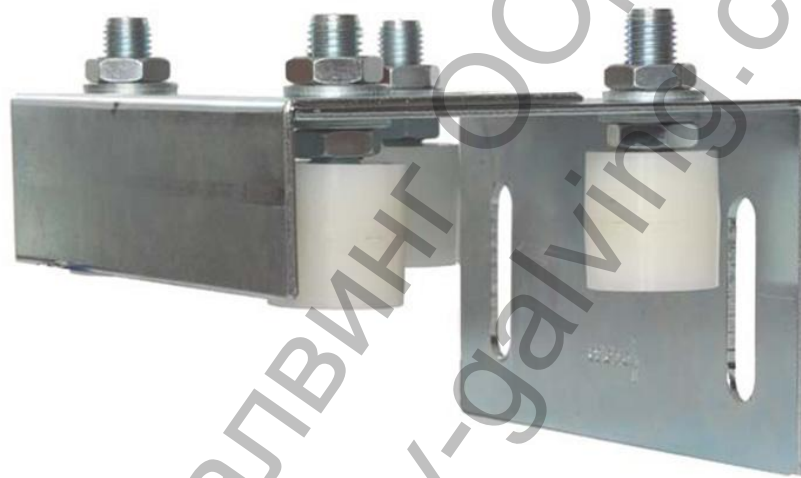

Водач Estebro® за плъзгачи се врати регулируем за горно водене 220x110x166/222 мм

Designation: Adjustable plate to wall

Family: Nylon rollers

Material: Roller of injected nylon, DD11 steel, axle of 11SMn30 steel

Finish: Zinc-plated

Description: Plate with 4 nylon rollers which is used as a guide for the upper part of sliding doors, avoiding the oscillation during the opening and closing movements. It is installed by screwing the plate to the wall in transversal direction to the door's movement to allow the width adjustment.

Продукт: [Водач Estebro® за плъзгачи се врати регулируем за горно водене 220x110x166/222 мм](#)

Категория: [Плъзгачи се врати](#)

Бранд: [Estebro®](#)

Категория бранд: [Водач Estebro®](#)